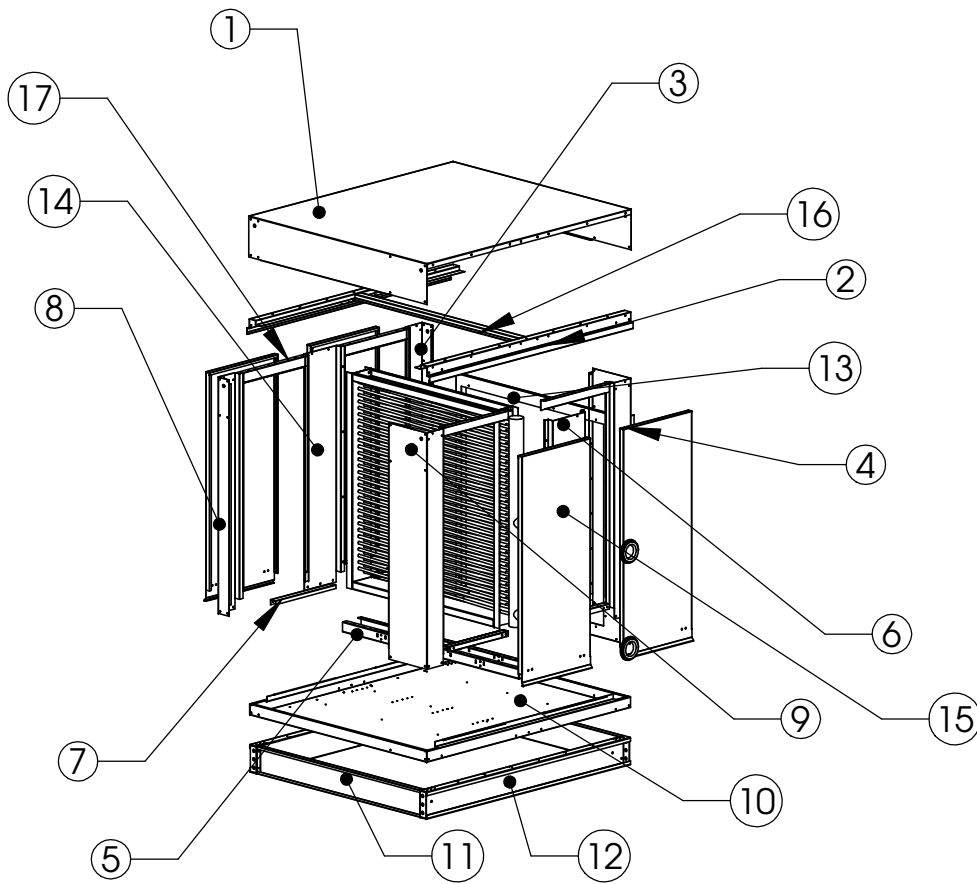

# Hot Water/Steam Module

COIL MODULE	Coil Part Number	Grommet
SCM1	5JA0902B 19.5x16.5	63595k41 (2)
SCM2	5JA0902B 22.5x26.5	63595k41 (2)
SCM3	5JA0902B 30.0x30.5	63595k41 (2)
SCM4	5JA0902B 39.0x37.5	63595k41 (2)
SCM5	5JA0902B 46.5x48.5	63595k41 (2)
HWCM1	5MS1402B 19.5x16.5	63595K19 (2)
HWCM2	5MS1302B 22.6x26.5	63595K19 (2)
HWCM3	5MH1202B 30.0x30.5	63595K19 (2)
HWCM4	5MS1302B 39.0x37.5	63595K19 (2)
HWCM5	5MS1202B 46.5x48.5	63595K19 (2)

Hot Water / Steam Coil Parts

Item #	Description Of Part	DF-1	#	DF-2	#	DF-3	#	DF-4	#	DF-5	#
1	Lid	D1LIDD	1	D2LIDD	1	D3LIDD	1	D4LIDD	1	D5LIDD	1
2	Drip Rail	MD13DR	2	MD13DR	2	MD13DR	2	MD45DR	2	MD45DR	2
3	Left Front Post	D1LTFP	1	D2LTFP	1	D3LTFP	1	D4LTFP	1	D5LTFP	1
4	Right Front Post	D1RTFP	1	D2RTFP	1	D3RTFP	1	D4RTFP	1	D5RTFP	1
5	Horizontal Support	M1HSUP	2	M2HSUP	2	M3HSUP	2	M4HSUP	2	M5HSUP	2
6A	Center Post Steam	SC1CPT	1	SC2CPT	1	SC3CPT	1	SC4CPT	1	SC5CPT	1
6B	Center Post HW	HW1CPT	1	HW2CPT	1	HW3CPT	1	HW4CPT	1	HW5CPT	1
7	Door Hook	MC1DRHK	4	MC2DRHK	4	MC3DRHK	4	MC45DRHK	4	MC45DRHK	4
8	Left Rear Post	D1LRDJNV	1	D2LRDJNV	1	D3LRDJNV	1	D4LRDJNV	1	D5LRDJNV	1
9	Right Rear Post	EH1RRDJ	1	EH2RRDJ	1	EH3RRDJ	1	EH4RRDJ	1	EH5RRDJ	1
10	Bottom	D1CLBT	1	D2CLBT	1	D3CLBT	1	D4CLBT	1	D5CLBT	1
11	End Flashing	M1EFLS	2	M2EFLS	2	M3EFLS	2	M4EFLS	2	M5EFLS	2
12	Main Rail	MD12MR	2	MD12MR	2	MD3MR	2	MD45MR	2	MD45MR	2
13A	Center Blank Steam	SC1CBL	1	SC2CBL	1	SC3CBL	1	SC4CBL	1	SC5CBL	1
13B	Center Blank HW	HW1CBL	1	HW2CBL	1	HW3CBL	1	HW4CBL	1	HW5CBL	1
14	Blank Center Post	M1CPT	1	M2CPT	1	M3CPT	1	M4CPT	1	M5CPT	1
15	Door	M1CDOOR	4	M2CDOOR	4	M3CDOOR	4	M4CDOOR	4	M5CDOOR	4
Not Shown	Lifting Lugs	MLIFTL	4	MLIFTL	4	MLIFTL	4	MLIFTL	4	MLIFTL	4
16	Lid Support	N/A	0	N/A	0	N/A	0	M4LSUP	2	M5LSUP	2
17	Door Support	MC1DRSP	4	MC2DRSP	4	MC3DRSP	4	MC45DRSP	4	MC45DRSP	4