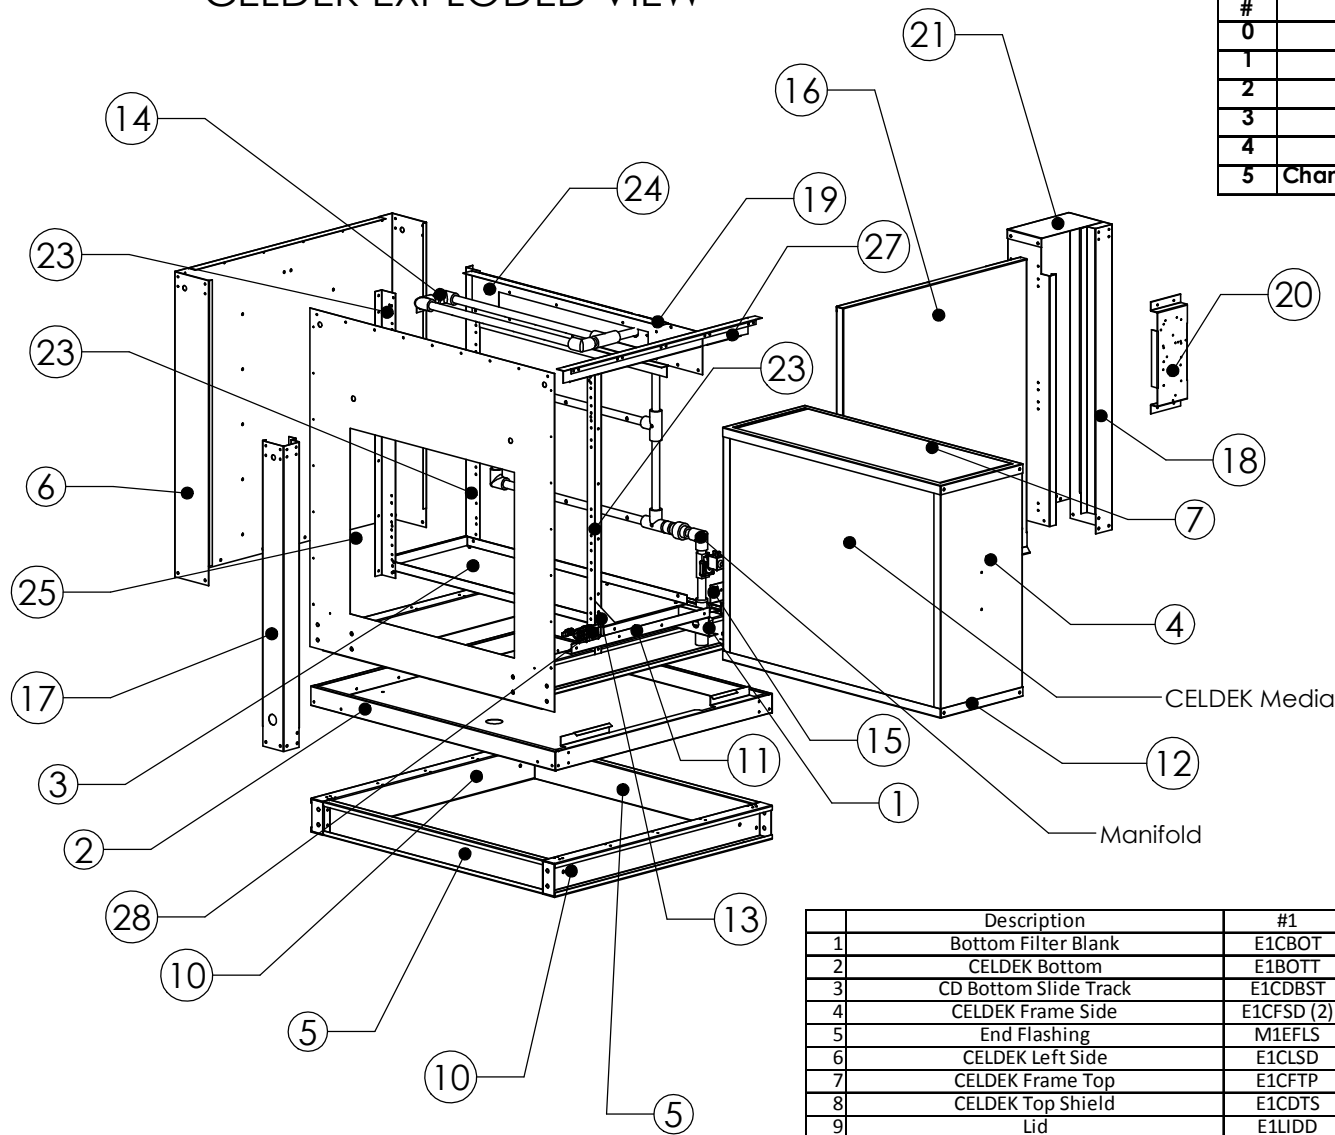

CELDEK EXPLODED VIEW

#	Description	Revised by	ECN#	Date
0	Released to production	JJS	----	-----
1	Corrected Part Numbers	JJS		10/3/06
2	New Celdek Design	BCW	1255	2/4/08
3	Added Size 6	AJK	1819	11/20/09
4	Added Top Door Seal	NR	2207	1/17/11
5	Changed Door Hook Part Number	NR	2393	1/25/12

Celdek Media Size		
For	Dimensions	Part Number
Size 1	24x20x12	CD-1 MEDIA
Size 2	32x25x12	CD-2 MEDIA
Size 3	36x30x12	CD-3 MEDIA
Size 4	48x38x12	CD-4 MEDIA
Size 5	54x45x12	CD-5 MEDIA
Size 6	72x45x12	CD-6 MEDIA**

NOTES:

- 1) Size 6 CELDEK Frame Side uses E5CFSD for Handle Side and E6CFSD for the other. 2parts of each.
- 2) Drain Kit Part Numbers: Strainer - EC120, P-Trap - EC125
- 3) Apply Grey 1/4"X1" Gasketing on 17 and 18.
- 4) Apply Black 1/8"X1" Gasketing on 2 and 27.