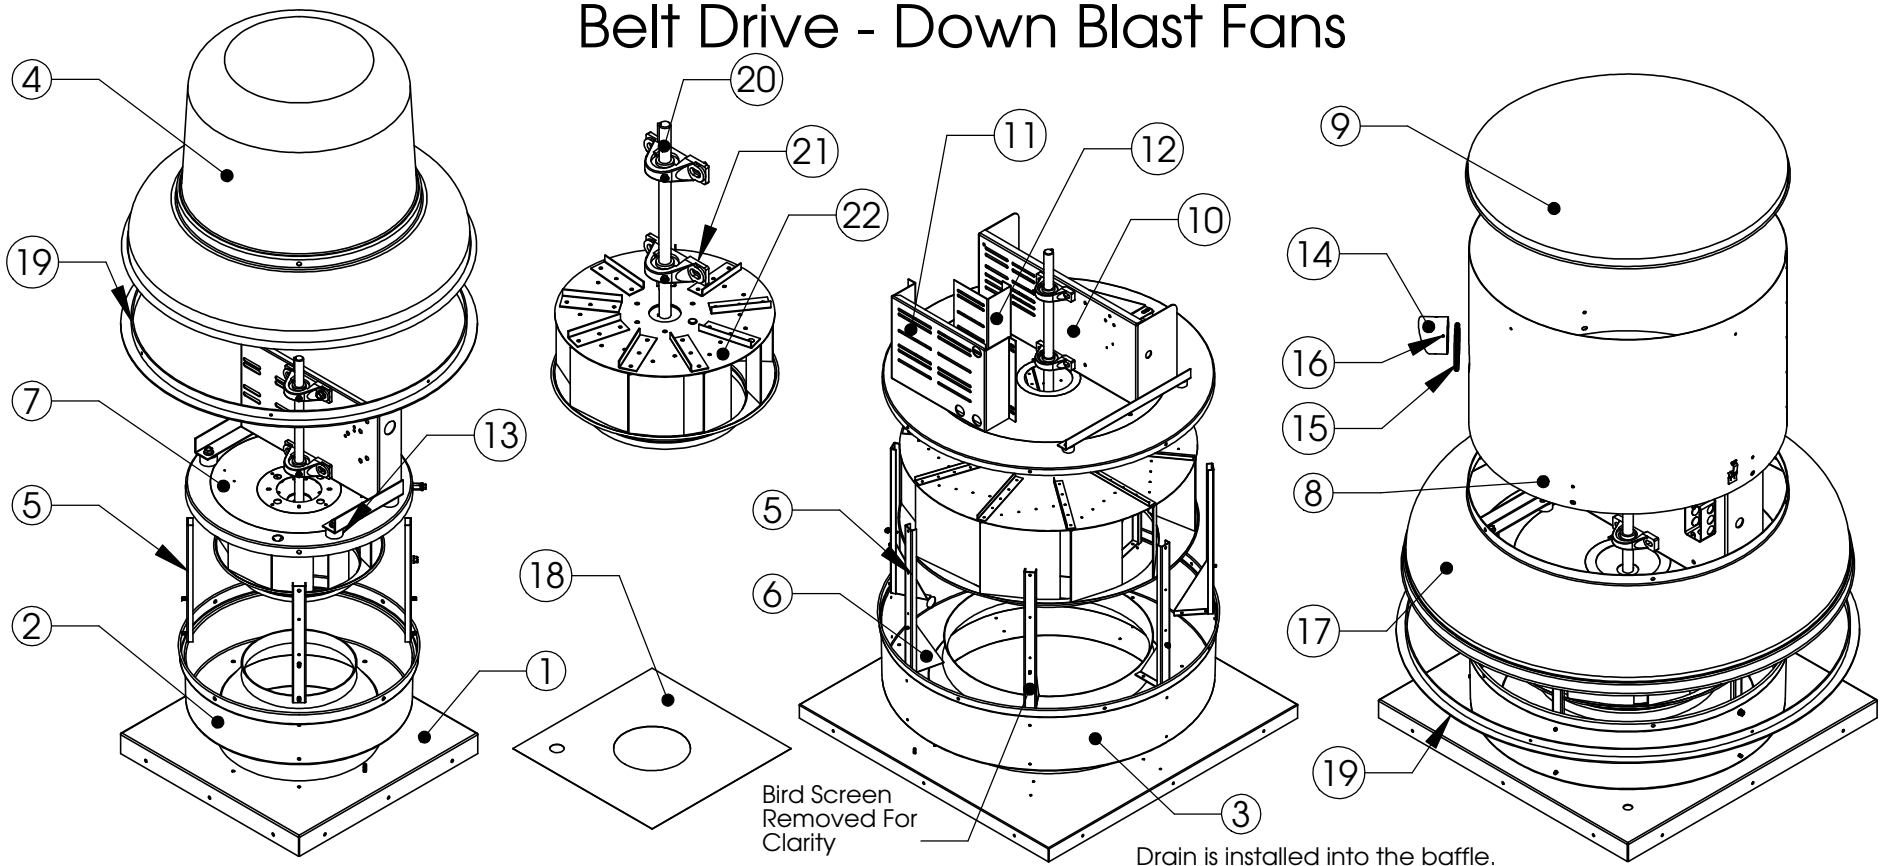

# Belt Drive - Down Blast Fans

Bird Screen  
Removed For  
Clarity

Drain is installed into the baffle.

The adapter plates and supports are used on standard applications and motors where larger motors require them per the BOM.