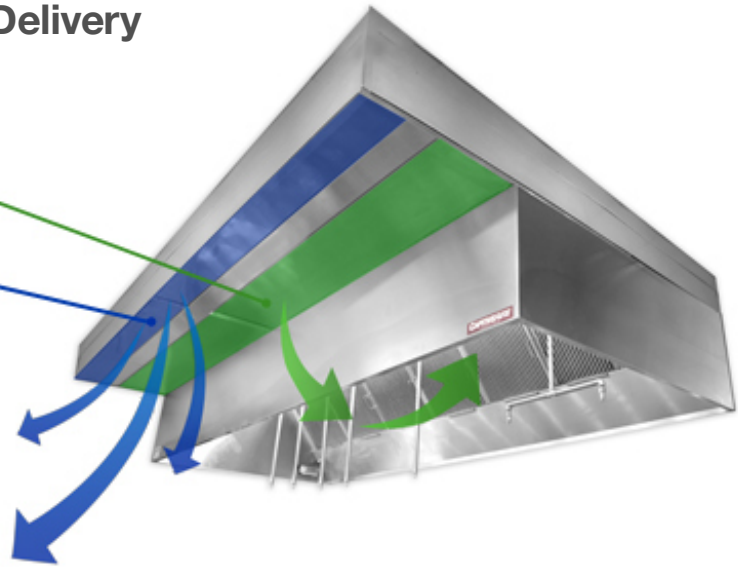

Supply Plenums

Efficient Make-up Air Delivery Method

Provides up to 80% Make-up Air

AC-PSP Accessory

Features and Benefits

- ▶ Stainless steel construction to match the ventilation hood
- ▶ Make-up Air Plenum provides up to 80% make-up air
- ▶ AC Plenum provides convenient termination for AC ductwork in kitchen and insulated to prevent condensation
- ▶ Make-up Air Plenum is located nearest to the hood and AC Plenum is away from the hood
- ▶ Make-up air stream and AC stream do not mix until leaving the dual plenum
- ▶ Optional LED Lights

PSP Accessory

Features and Benefits

- ▶ Stainless steel construction to match the ventilation hood
- ▶ Make-up Air Plenum provides up to 80% make-up air
- ▶ Evenly distributes make-up air along the length of the hood
- ▶ Easy installation
- ▶ Optional Insulation for Make-up Air Plenum

The Evolution of Make-up Air Delivery

Make-up Air Delivery

Delivers Conditioned Air
where it is needed most

Make-up air is evenly distributed along the length of the hood through the first plenum and **conditioned air** is delivered through the outer plenum.