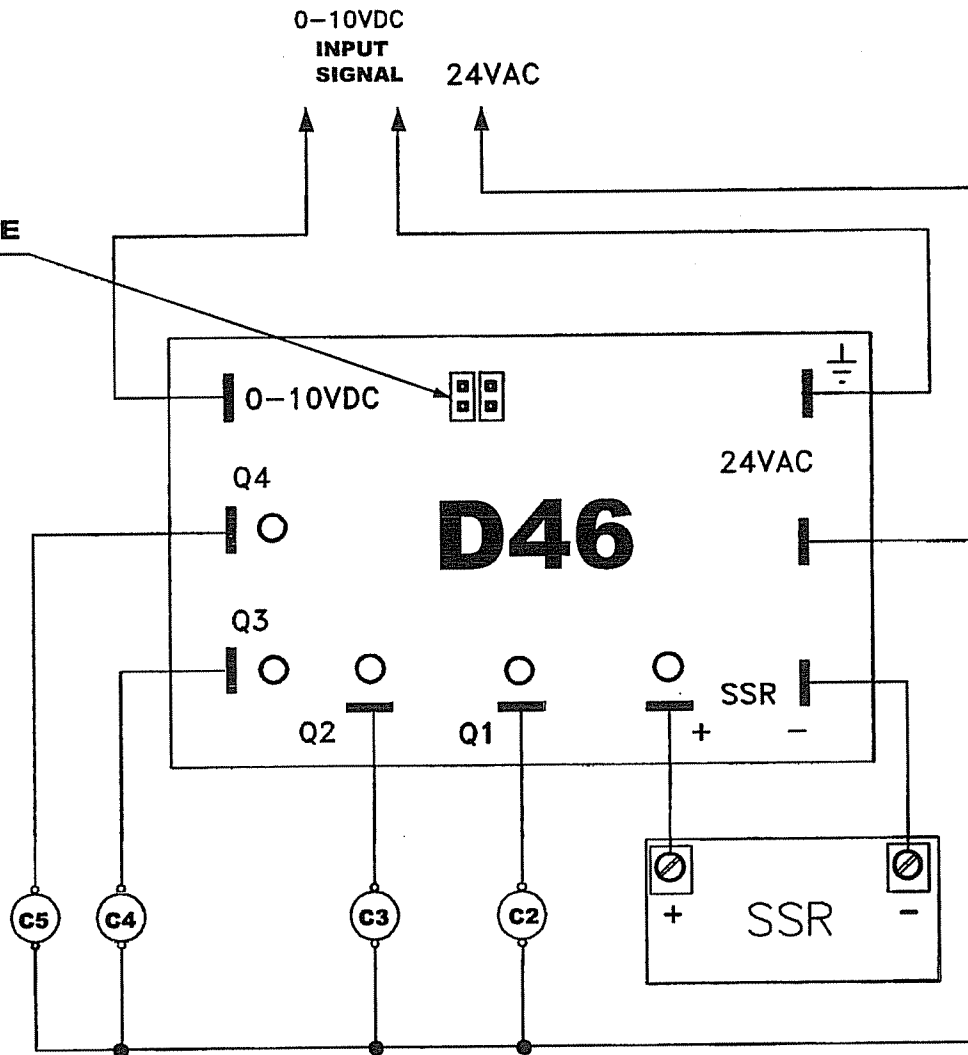

TIME DELAY JUMPER CONNECTION TABLE

-  = 5 SECONDES |
- ***  = 10 SECONDES
-  = 20 SECONDES |
-  = 30 SECONDES

*** - Recommended Connection

TITLE/TITRE

THERMOLEC
MONTREAL - CANADA

LTEE
LTD

DRAWING NO. **D46WD**

DATE

PER