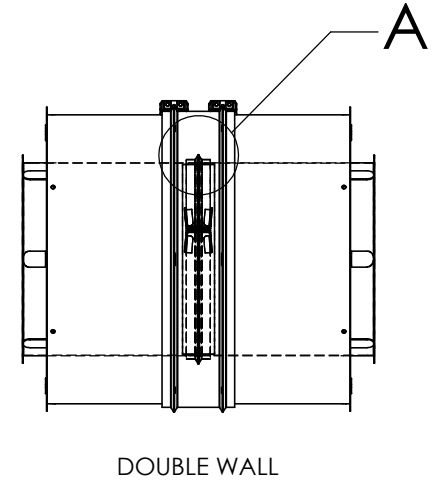

UL 103 Positive Pressure Exploded View

Part Number & Details			
Duct Diameter	Part Number	Single Wall Part Number Assembly	Double Wall Part Number Assembly
4"	10304PPRING	10304CLASY	10304DWCLASY-2R
5"	10305PPRING	10305CLASY	10305DWCLASY-2R
6"	10306PPRING	10306CLASY	10306DWCLASY-2R
7"	10307PPRING	10307CLASY	10307DWCLASY-2R
8"	10308PPRING	10308CLASY	10308DWCLASY-2R
10"	10310PPRING	10310CLASY	10310DWCLASY-2R
12"	10312PPRING	10312CLASY	10312DWCLASY-2R
14"	10314PPRING	10314CLASY	10314DWCLASY-2R
16"	10316PPRING	10316CLASY	10316DWCLASY-2R

NOTE: SINGLE WALL ASSEMBLY INCLUDES SINGLE V-BAND AND POSITIVE PRESSURE RING.
DOUBLE WALL ASSEMBLY INCLUDES SINGLE V-BAND, DOUBLE V-BAND, POSITIVE PRESSURE RING, AND JOINT INSULATION.