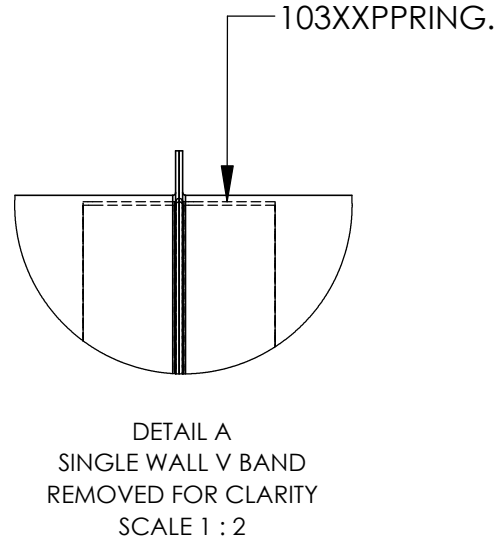

UL 103 Positive Pressure Exploded View

Part Number & Details			
Duct Diameter	Part Number	Single Wall Part Number Assembly	Double Wall Part Number Assembly
4"	10304PPRING	10304CLASY	10304DWCLASY-2R
5"	10305PPRING	10305CLASY	10305DWCLASY-2R
6"	10306PPRING	10306CLASY	10306DWCLASY-2R
7"	10307PPRING	10307CLASY	10307DWCLASY-2R
8"	10308PPRING	10308CLASY	10308DWCLASY-2R
10"	10310PPRING	10310CLASY	10310DWCLASY-2R
12"	10312PPRING	10312CLASY	10312DWCLASY-2R
14"	10314PPRING	10314CLASY	10314DWCLASY-2R
16"	10316PPRING	10316CLASY	10316DWCLASY-2R

NOTE: SINGLE WALL ASSEMBLY INCLUDES SINGLE V-BAND AND POSITIVE PRESSURE RING.
DOUBLE WALL ASSEMBLY INCLUDES SINGLE V-BAND, DOUBLE V-BAND, POSITIVE PRESSURE RING, AND JOINT INSULATION.