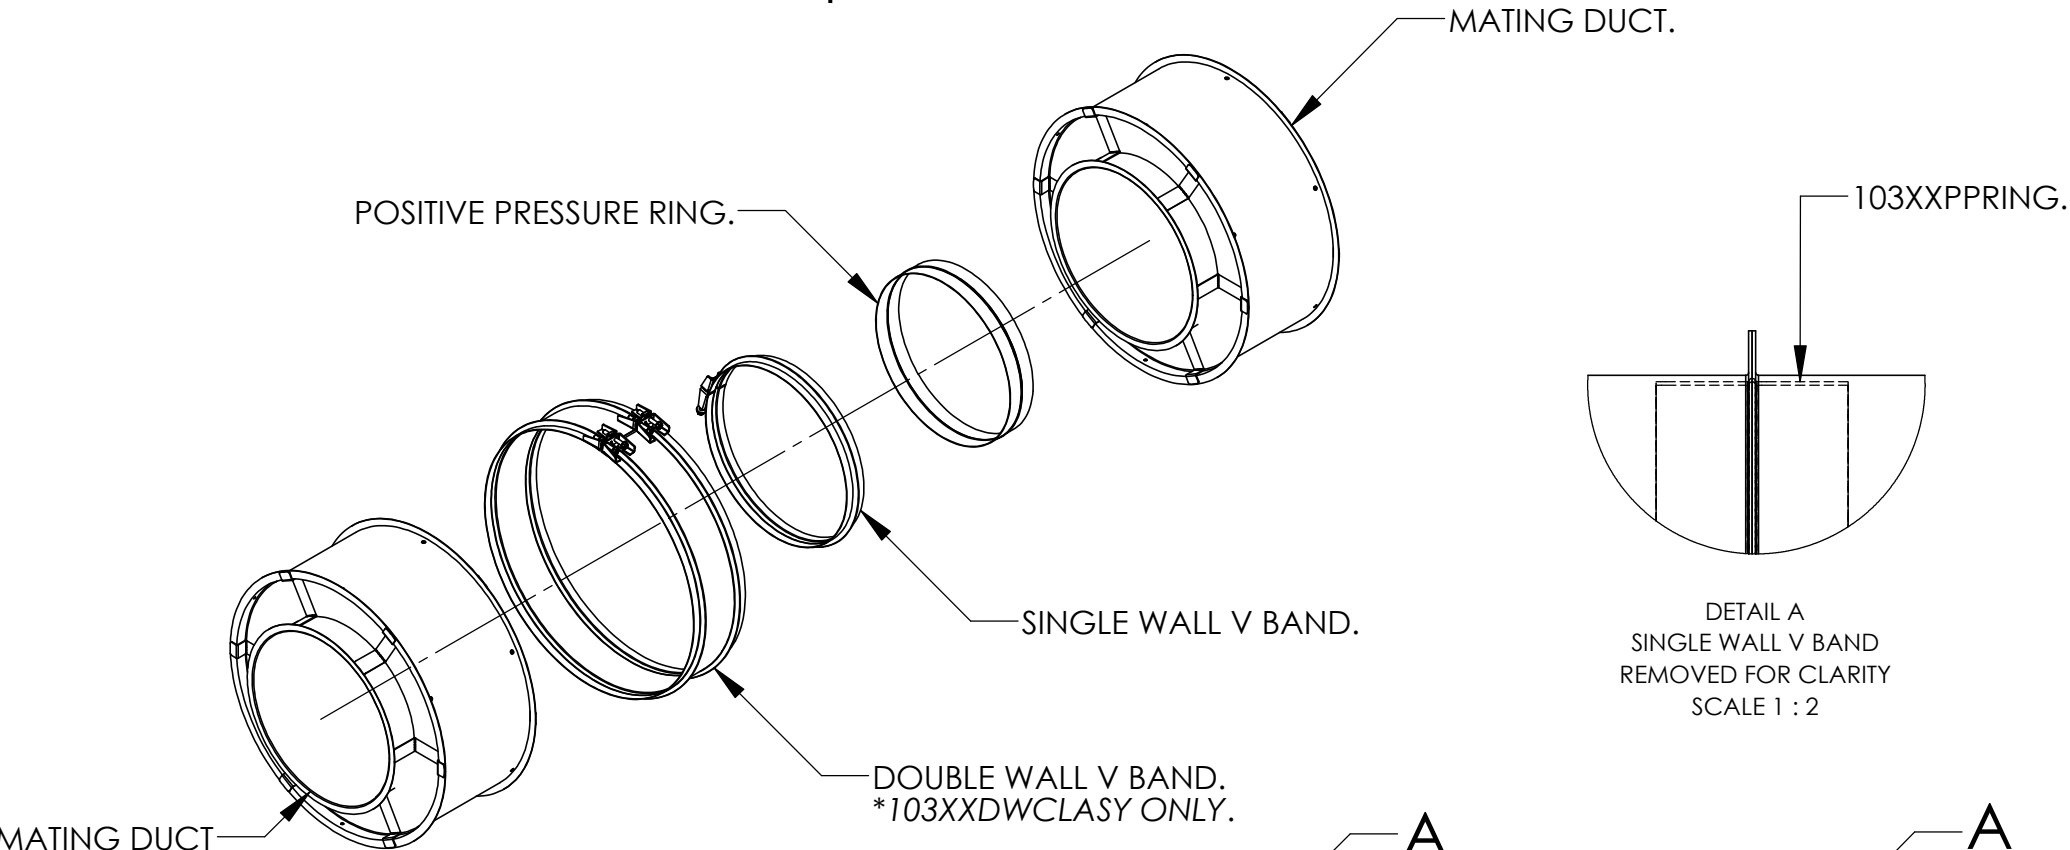

UL 103 Positive Pressure Exploded View

Part Number & Details			
Duct Diameter	Part Number	Single Wall Part Number Assembly	Double Wall Part Number Assembly
4"	10304PPRING	10304CLASY	10304DWCLASY-2R
5"	10305PPRING	10305CLASY	10305DWCLASY-2R
6"	10306PPRING	10306CLASY	10306DWCLASY-2R
7"	10307PPRING	10307CLASY	10307DWCLASY-2R
8"	10308PPRING	10308CLASY	10308DWCLASY-2R
10"	10310PPRING	10310CLASY	10310DWCLASY-2R
12"	10312PPRING	10312CLASY	10312DWCLASY-2R
14"	10314PPRING	10314CLASY	10314DWCLASY-2R
16"	10316PPRING	10316CLASY	10316DWCLASY-2R

NOTE: SINGLE WALL ASSEMBLY INCLUDES SINGLE V-BAND AND POSITIVE PRESSURE RING.
DOUBLE WALL ASSEMBLY INCLUDES SINGLE V-BAND, DOUBLE V-BAND, POSITIVE PRESSURE RING, AND JOINT INSULATION.