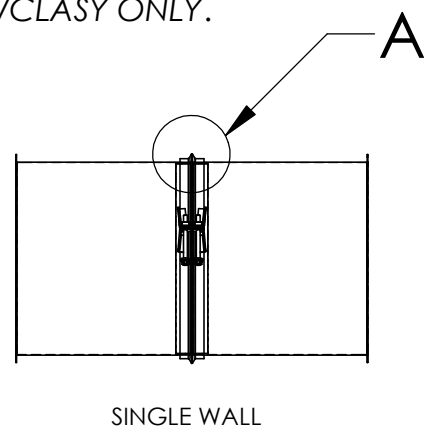

UL 103 Positive Pressure Exploded View

Part Number & Details			
Duct Diameter	Part Number	Single Wall Part Number Assembly	Double Wall Part Number Assembly
4"	10304PPRING	10304CLASY	10304DWCLASY-2R
5"	10305PPRING	10305CLASY	10305DWCLASY-2R
6"	10306PPRING	10306CLASY	10306DWCLASY-2R
7"	10307PPRING	10307CLASY	10307DWCLASY-2R
8"	10308PPRING	10308CLASY	10308DWCLASY-2R
10"	10310PPRING	10310CLASY	10310DWCLASY-2R
12"	10312PPRING	10312CLASY	10312DWCLASY-2R
14"	10314PPRING	10314CLASY	10314DWCLASY-2R
16"	10316PPRING	10316CLASY	10316DWCLASY-2R

NOTE: SINGLE WALL ASSEMBLY INCLUDES SINGLE V-BAND AND POSITIVE PRESSURE RING.
DOUBLE WALL ASSEMBLY INCLUDES SINGLE V-BAND, DOUBLE V-BAND, POSITIVE PRESSURE RING, AND JOINT INSULATION.